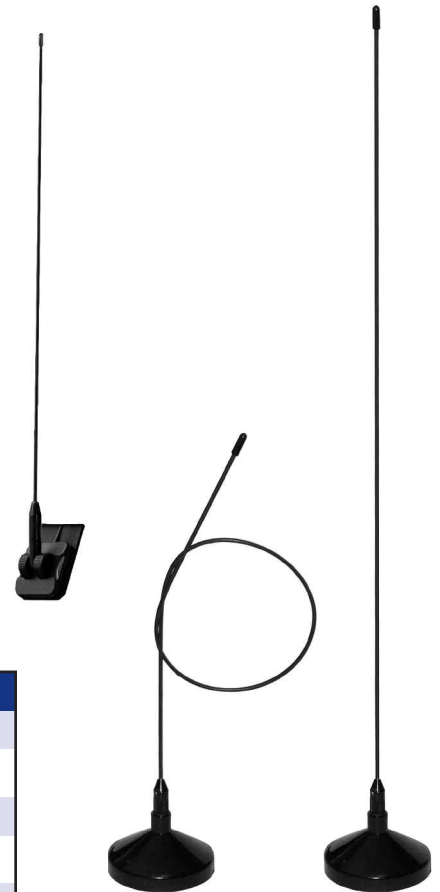

Public Safety Antennas

Flexi-Whip Antennas Guaranteed Not to Break...or We'll Replace Them!

- Bends but won't break - or we'll replace them!
- Reduces vehicle downtime and life cycle costs
- Tunable from 136 MHz to 1 GHz
- Available in NMO roof, magnet, trunk lip and window clip mounts
- Improves hand-held performance
- Retrofit existing mounts now with Flexi-Whip masts

FREQUENCY RANGE	136 MHz - 1 GHz		
BANDWIDTH (MHz)	18 MHz @ 136	90 MHz @ 450	150 MHz @ 850
SWR	<2:1		
POWER RATING (watts)	150		
GAIN	Unity		
PATTERN	Omni-directional		
MAXIMUM HEIGHT	23" at 136 MHz		
MAST MATERIAL	Rubber coated Nitinol		
MOUNTING STYLE	Roof NMO, Magnet, Trunk Lip, Window Clip		
FEED LINE	17 ft. RG-58/U		
CONNECTORS (choose one)	PL259, Mini UHF, BNC, TNC, SMA, N		