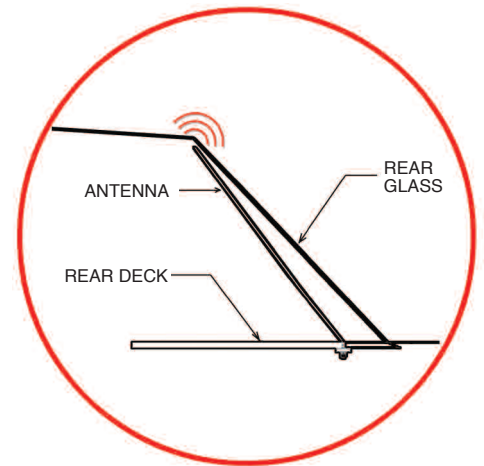

Hidden Antenna Systems

Rear Deck Antenna Installs Quickly and Easily on Rear Window Deck of Sedans

- Discreet size and color blends with defogger wires
- Covers entire low or high VHF and VHF/UHF frequency ranges
- Fits most full and midsize sedans
- Adapts to different rear window angles and heights
- Easy tuning for optimal performance

MODEL NUMBER (Sedans only)	RDCA-SB-VHF	RDCA-DB-VHF/UHF	RDCA-SB-UHF
FREQUENCY RANGE (MHz)	136 - 174*	150 -174 & 406 - 512	406-512
BANDWIDTH (MHz)	24	24 34	34
SWR		<2:1	
POWER RATING (watts)		150	
ISOLATION (dB)		35	
GAIN		Unity	
PATTERN		Omni-directional	
MAXIMUM HEIGHT (inches)	20	17	4
FINISH		Black	
MOUNTING STYLE		Interior rear deck	
FEED LINE		17' RG58	
CONNECTORS (choose one)		PL259, Mini-UHF, BNC, TNC, SMA, N	